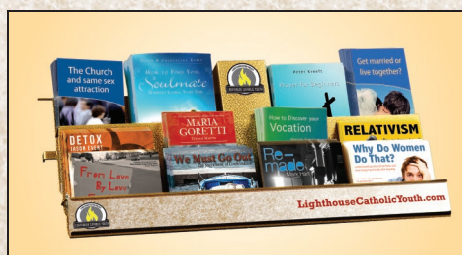

Youth Specialized Module Kit

$260.90

Kit includes:

10 each of 6 **CDs** • 2-5 each of 2 **Books**
5 of 2 **Booklets** • 50 each of 2 **Pamphlets**