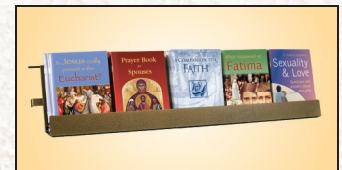

Additional modules for your display!

Interchangeability allows you to make a wide variety of media available to your parishioners

MODULES ATTACH EASILY AND ARE INTERCHANGEABLE

A standard wall mount display includes just one CD module. But what if you wish to select additional modules to provide more options? Use our simple **Next Generation Display Customization Form!**

Display accommodates one of these seven modules at a time

CD Module
Holds 80 CDs (8 titles)
\$46

Pamphlet Module
Holds 250 pamphlets (5 titles)
\$36

Book Module
Holds 16 books (4 titles)
\$28

Booklet Module
Holds 25 booklets (5 titles)
\$21

NOTE: Two booklet modules can fit on the wall mount display

Divine Mercy Specialized Module Kit

\$196.90

Kit includes:

10 each of 2 **CDs** • 2-4 each of 2 **Books** • 4 **Booklets**
50 each of 2 **Pamphlets** • 50 each of 2 **Prayer Cards**