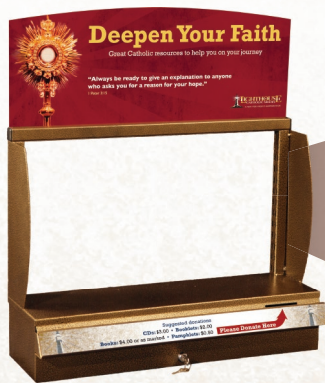

KEY BENEFITS

- Easily mounts on walls... or displays on a table!
- Displays all types of media, including books, booklets, pamphlets, and more
- Secure storage and donation box, conveniently located on bottom of display
- Attractive brushed metallic golden finish

ADDITIONAL MODULES AVAILABLE

Customize your display! See next page for details

Display dimensions

H: 18" • W: 25" • D: 7"

ADDITIONAL HEADER BOARDS

Interchangeable with any Next Generation display

Divine Mercy

Spanish

Youth

“Fully Loaded” Wall Mount Display — Only \$521!

Retail value of Starter Kit: \$913 (43% discount)

Wall Mount Display — Only \$325! (display and CD module only)

Retail value: \$433 (25% discount)

Additional modules for your display!

Interchangeability allows you to make a wide variety of media available to your parishioners

MODULES ATTACH EASILY AND ARE INTERCHANGEABLE

A standard wall mount display includes just one CD module. But what if you wish to select additional modules to provide more options? Use our simple **Next Generation Display Customization Form!**