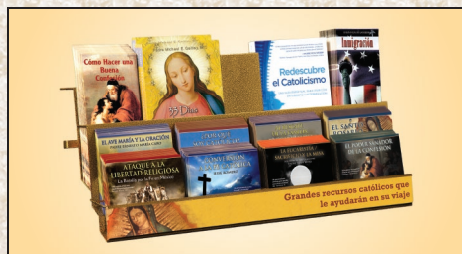

NOTE: Two booklet modules can fit on the wall mount display

Divine Mercy Specialized Module Kit

\$196.90

Kit includes:

10 each of 2 **CDs** • 2-4 each of 2 **Books** • 4 **Booklets**
50 each of 2 **Pamphlets** • 50 each of 2 **Prayer Cards**