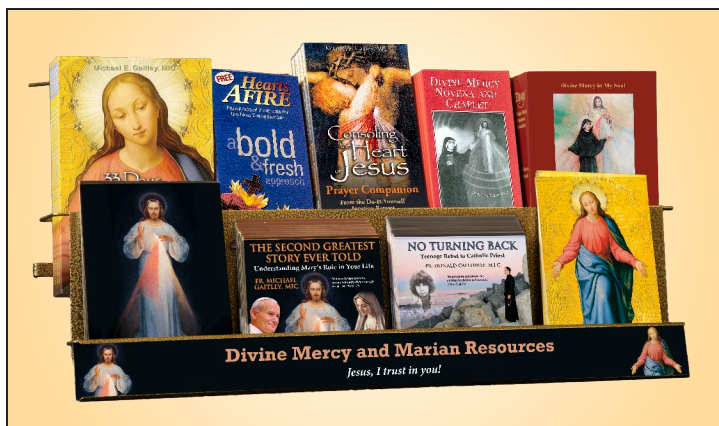

OPTIONAL SECOND SIDE

Customize your display!
See our Table Top Display
flyer for details

“Fully Loaded” Divine Mercy Resource Center — Only \$764!

Retail value: \$1,256.42 (39% discount)

Includes shelves and products for front side.

More Divine Mercy resources for your parish!

Divine Mercy and Immaculate Conception Images

\$30 for Gallery Wrap • **\$55** for Black Frame • **\$65** for Gold Frame

As revealed in St. Faustina's diary, Jesus said "Let every soul have access to [the Divine Mercy image]... **I desire that this image be venerated throughout the world.**"

Receive a **FREE** copy of *The Divine Mercy Image Explained* booklet for every image sold in your parish!

Immaculate Conception image only available in gallery wrap.

Divine Mercy Specialized Module Kit